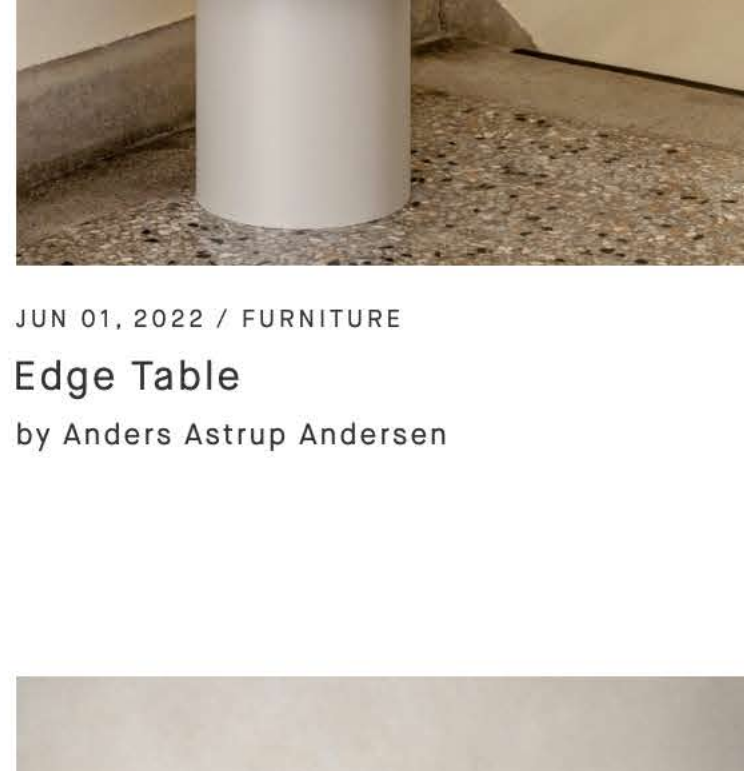

LEIBAL

Home Architecture Interior Furniture Product Store

JUN 02, 2022 / FURNITURE

This is Björk by Jule Milz

This is Björk is a minimal collection of pieces designed by Jule Milz, presented at New Contemporary for [Stockholm Creative Edition](#). The 2022 exhibition New Contemporary supports and celebrates new generations of designers. Initiated by Stockholm Creative Edition, in collaboration with Svensk Form and Beckmans College of Design, this open call exhibition features designers who graduated from Swedish design schools in the past five years. New talented designers will showcase furniture, lighting, textiles, and handcraft at Sveavägen 6B in Stockholm. There is a major need for a platform where young designers can exhibit their designs side by side with newly established designers and where they can meet enlightened producers and other design industry players.

The project is a chair and a table in solid birch, defined by a simple design language and clear components in a composition that challenges the balance between symmetry and asymmetry, proportion and disproportion. The chair and table that take over the room as solid and sculptural objects that at the same time radiate calm and solidity through the warm light tone of oiled birch and a solid and honest construction. The construction combines horizontal and vertical round bars together with a solid seating surface – the simple principle that refrains from embellishing and unmotivated details and a principle that is applicable and translatable to other types of furniture and objects – completely without restrictions.

Photography by Jule Milz, Andy Liffner

Share: [Pinterest](#), [Facebook](#), [Twitter](#)

Related Posts

JUN 06, 2022 / FURNITURE

À La Dérive
by Ferréol Babin

JUN 04, 2022 / FURNITURE

Fernwood Table
by Nathan Martell