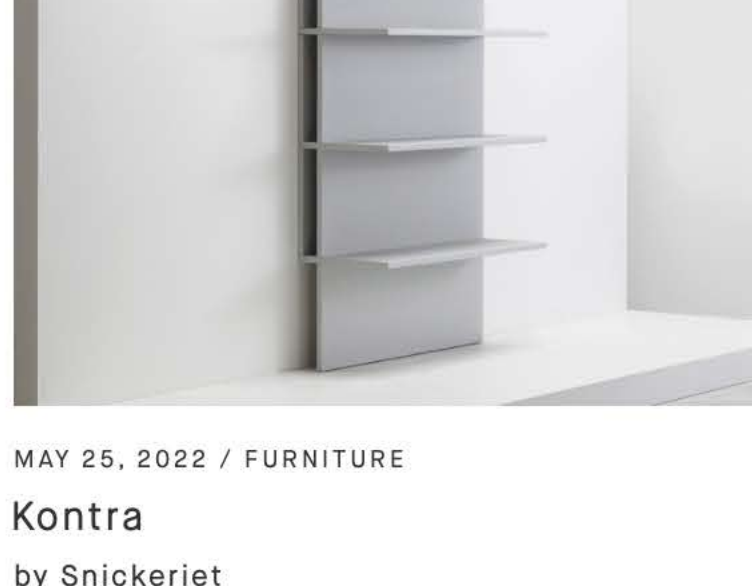

MAY 25, 2022 / FURNITURE

Kontra
by Snickeriet