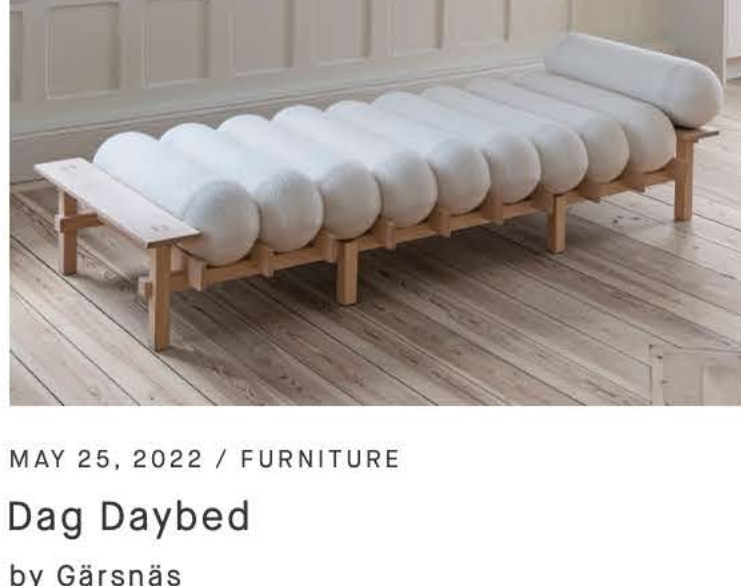

MAY 25, 2022 / FURNITURE

Dag Daybed
by Gärnsås