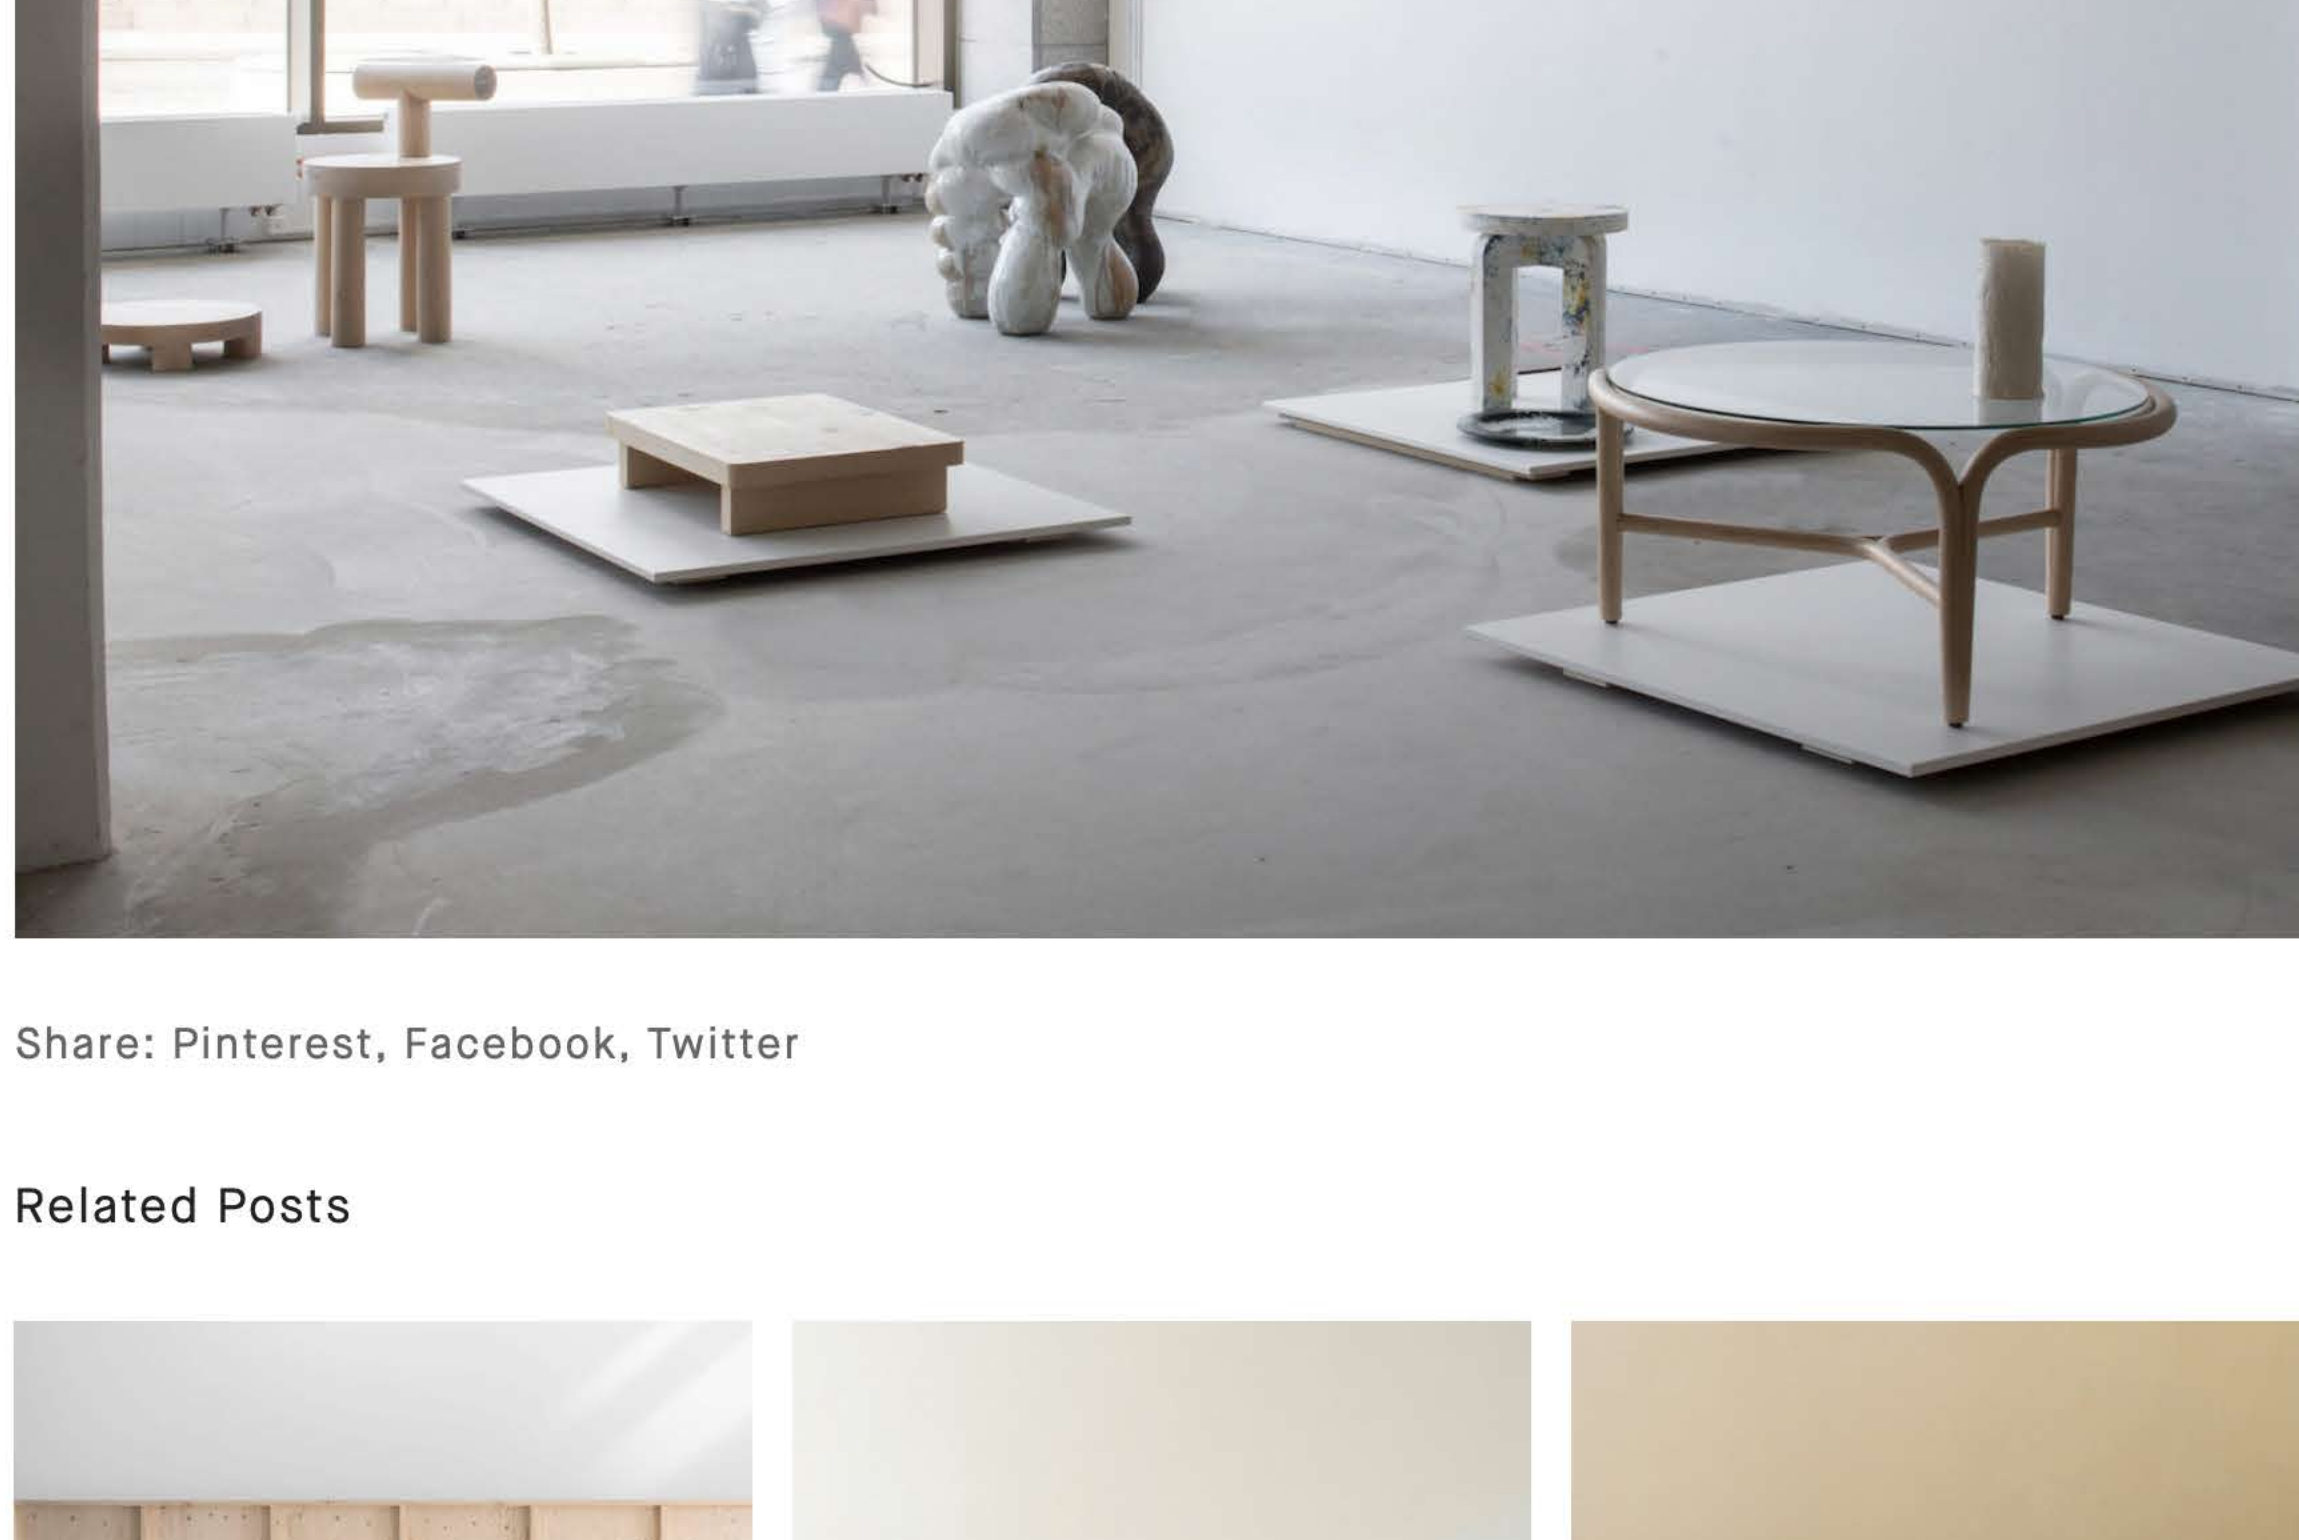

Share: [Pinterest](#), [Facebook](#), [Twitter](#)

Related Posts

JUN 06, 2022 / FURNITURE

À La Dérive
by Ferréol Babin

JUN 04, 2022 / FURNITURE

Fernwood Table
by Nathan Martell

JUN 01, 2022 / FURNITURE

Edge Table
by Anders Astrup Andersen

MAY 25, 2022 / FURNITURE

Kontra
by Snickeriet

MAY 25, 2022 / FURNITURE

Dag Daybed
by Gärnsås

MAY 22, 2022 / FURNITURE

Kyoto Lounge Chair
by House of Léon